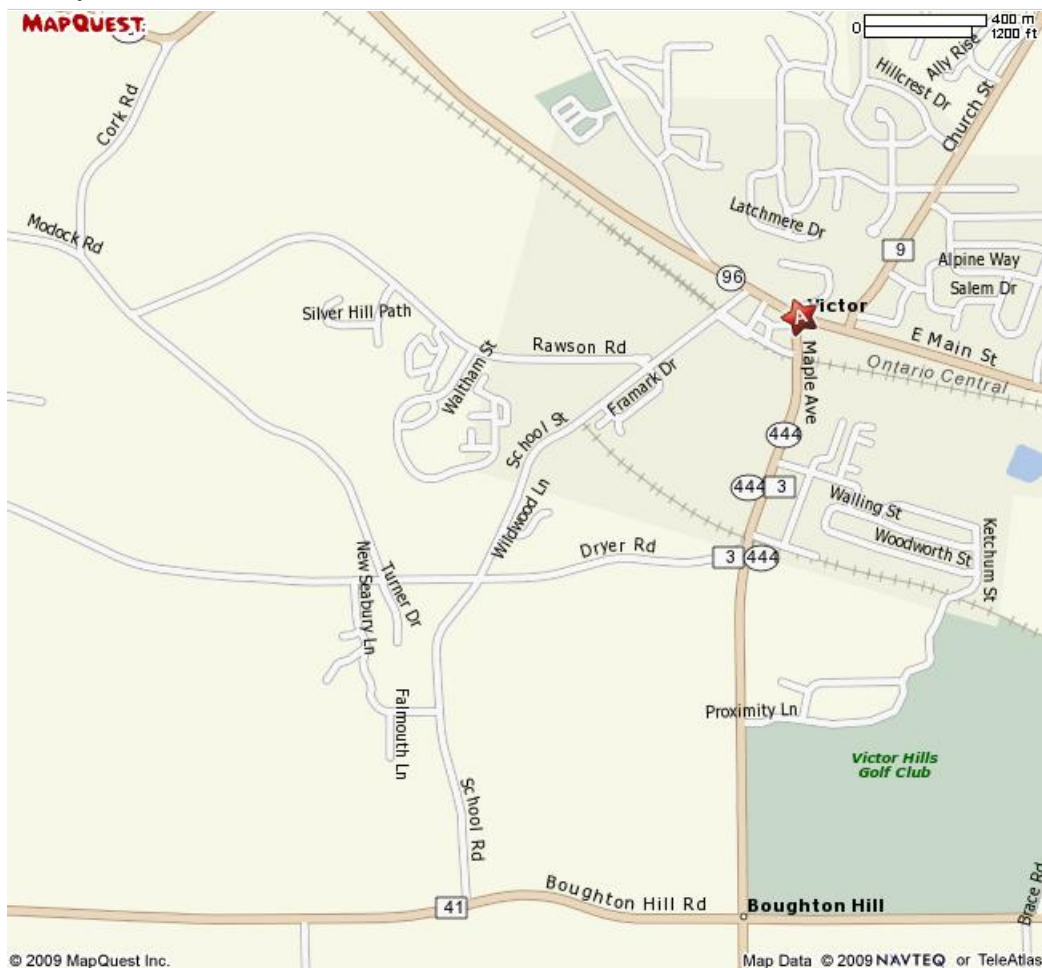

Resveratrol, recently featured and recommended on TV and in the mainstream media, is a natural component of grapes, red wine, and...

[READ FULL STORY](#) Los Angeles **reporter.com**

A: Maple Ave & E Main St, Victor, NY 14564

GANONDAGAN

ROUTE #441 WEST

ROUTE #490 EAST

EXIT ROUTE #96 SOUTH INTO VICTOR

RIGHT ROUTE #444

GANONDAGAN IS AT THE CORNER OF
 ROUTE #444 AND BOUGHTON HILL RD

THERE IS A DRIVEWAY ON BOTH ROADS